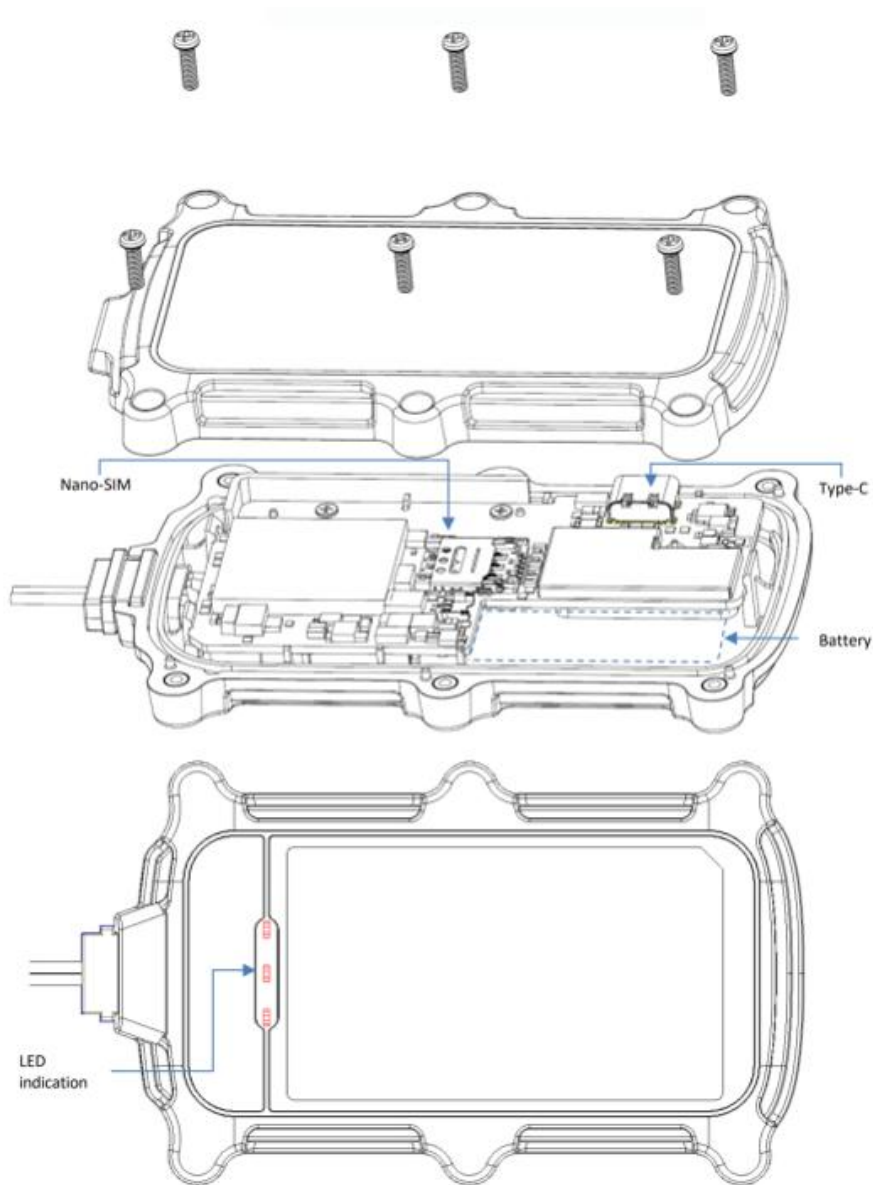

Interconnections

Power:	2 wire power + ignition detect TTL UART via USB-C connector
SIM:	nano SIM 4FF Format

Weight: 62g
Dimensions: 98 x 57 x 14 mm

ENVIRONMENTAL

Temperature:
Operating -20 to +85°C
Storage -30 to +85°C